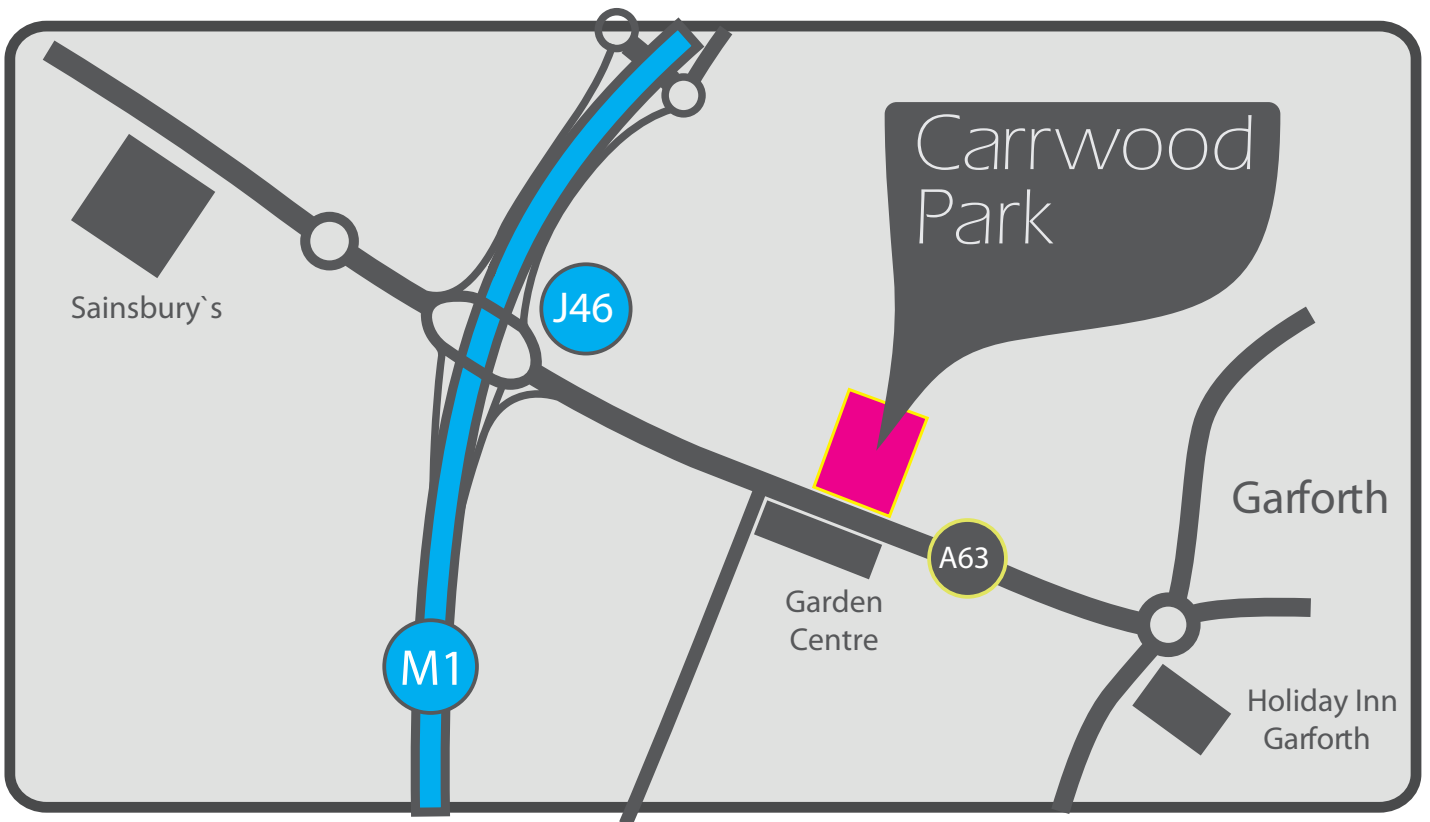

Paws Interactive

web · design · marketing · print

Directions:

From the M1 South

Leave the M1 at Junction 46. Go right at the roundabout, 3rd exit onto A63, Selby. Carrwood Park is on the left, immediately after the houses, opposite the Garden Centre.

From the M1 North

Leave the M1 at Junction 46. At the first roundabout, take the 3rd exit, A63 & M1 S. At the next roundabout take the first exit onto A63 Selby. Carrwood Park is on the left.

By Train

The nearest stations are Garforth & Crossgates