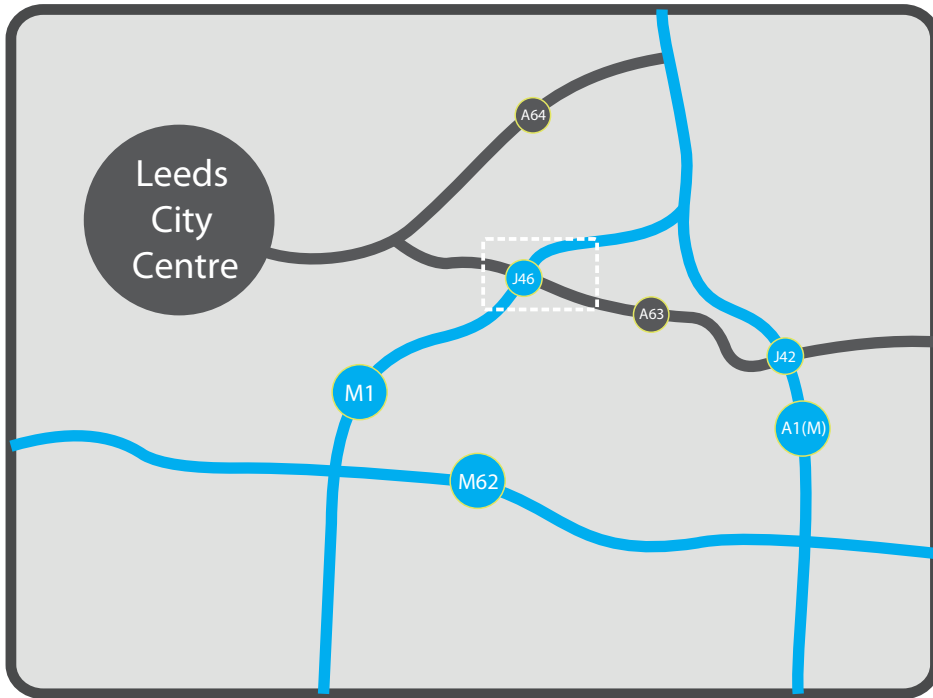

Paws Interactive

web · design · marketing · print

Directions:

From the M1 South

Leave the M1 at Junction 46. Go right at the roundabout, 3rd exit onto A63, Selby. Carrwood Park is on the left, immediately after the houses, opposite the Garden Centre.

From the M1 North

Leave the M1 at Junction 46. At the first roundabout, take the 3rd exit, A63 & M1 S. At the next roundabout take the first exit onto A63 Selby. Carrwood Park is on the left.

By Train

The nearest stations are Garforth & Crossgates